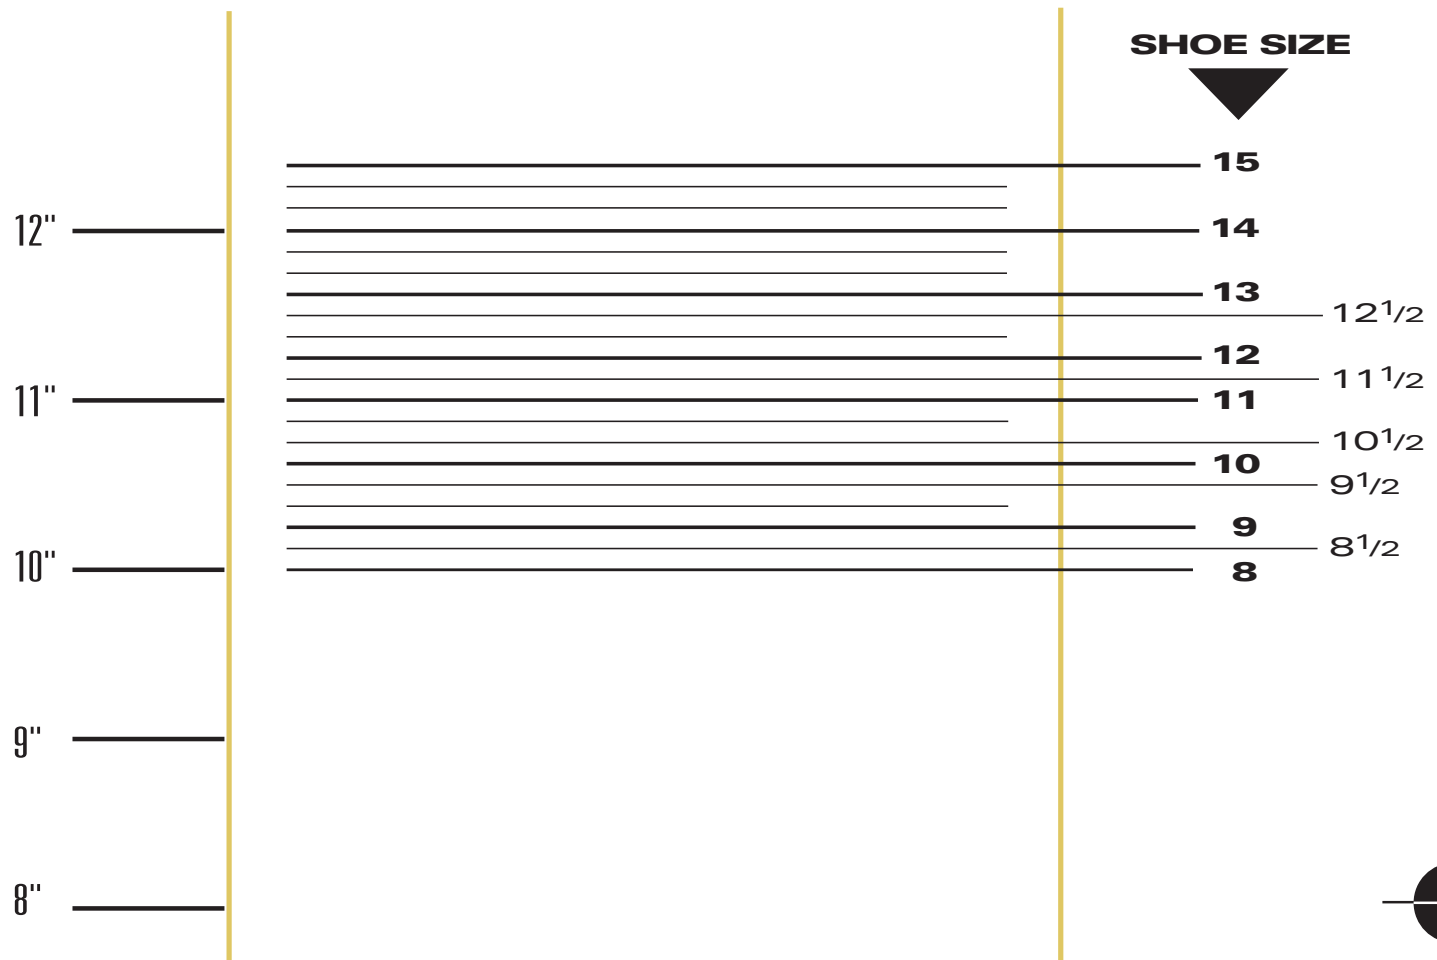

Print out these pages at 100% by setting page scaling to "none" in printer properties. Splice pages together at registration marks and tape. Measure shoe size with socks on. To find correct shoe size, place heel where shown and measure both feet to longest toe.

Men's Shoe & Boot Sizing Chart

8"

7"

6"

5"

4"

3"

2"

1"

0"

PLACE HEEL HERE